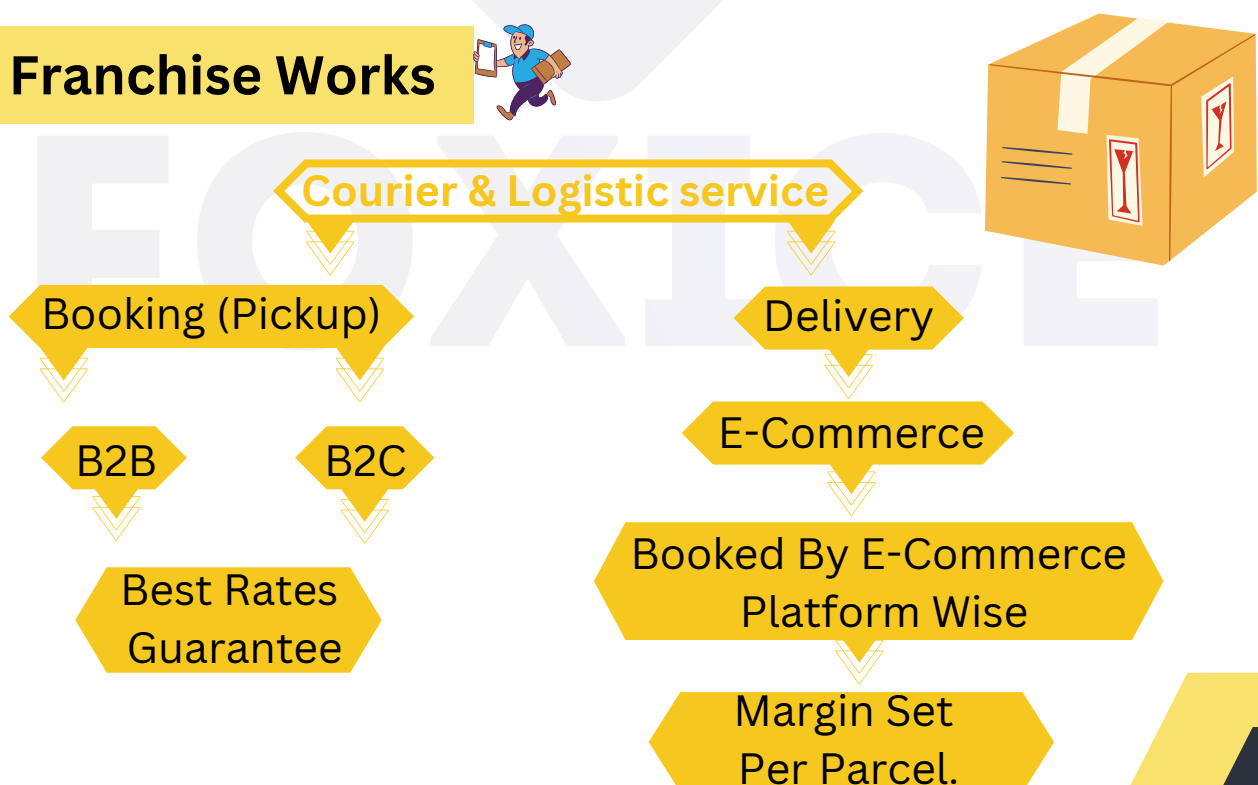

FOXICE

SPEEDY SHIPMENT COURIER & LOGISTIC SERVICE

**“CHANGE DOESN'T JUST
HAPPEN. IT HAPPENS WITH
URGENCY.”**

**C/32,GV NAGAR, ALANKUPPAM,
PUDUCHERRY-605111**

WWW.FOXICESERVICE.COM

Speedy Shipment and Service Overview

How Franchise Works

How to get started with speedy Shipment

Create Shipment – Create fresh order manually or import orders from automated channel

Select courier partner – Based on your requirement select a courier partner or use recommendation engine from MShip

Maximize reach

- Lowest shipping costs with no minimum order constraint
- Courier Integrations
- All major modes of shipment available
- Maximum C O D coverage
- Widest business reach
- Dedicated Account Manager
- Daily COD
- 30+ company

Budget Friendly

We shipped your shipments in a very low rate and give you high rated services

Longest Import & Export Chain

We are having the longest Import and Export chain, we shipped your shipments to more than 182 countries and making your business global